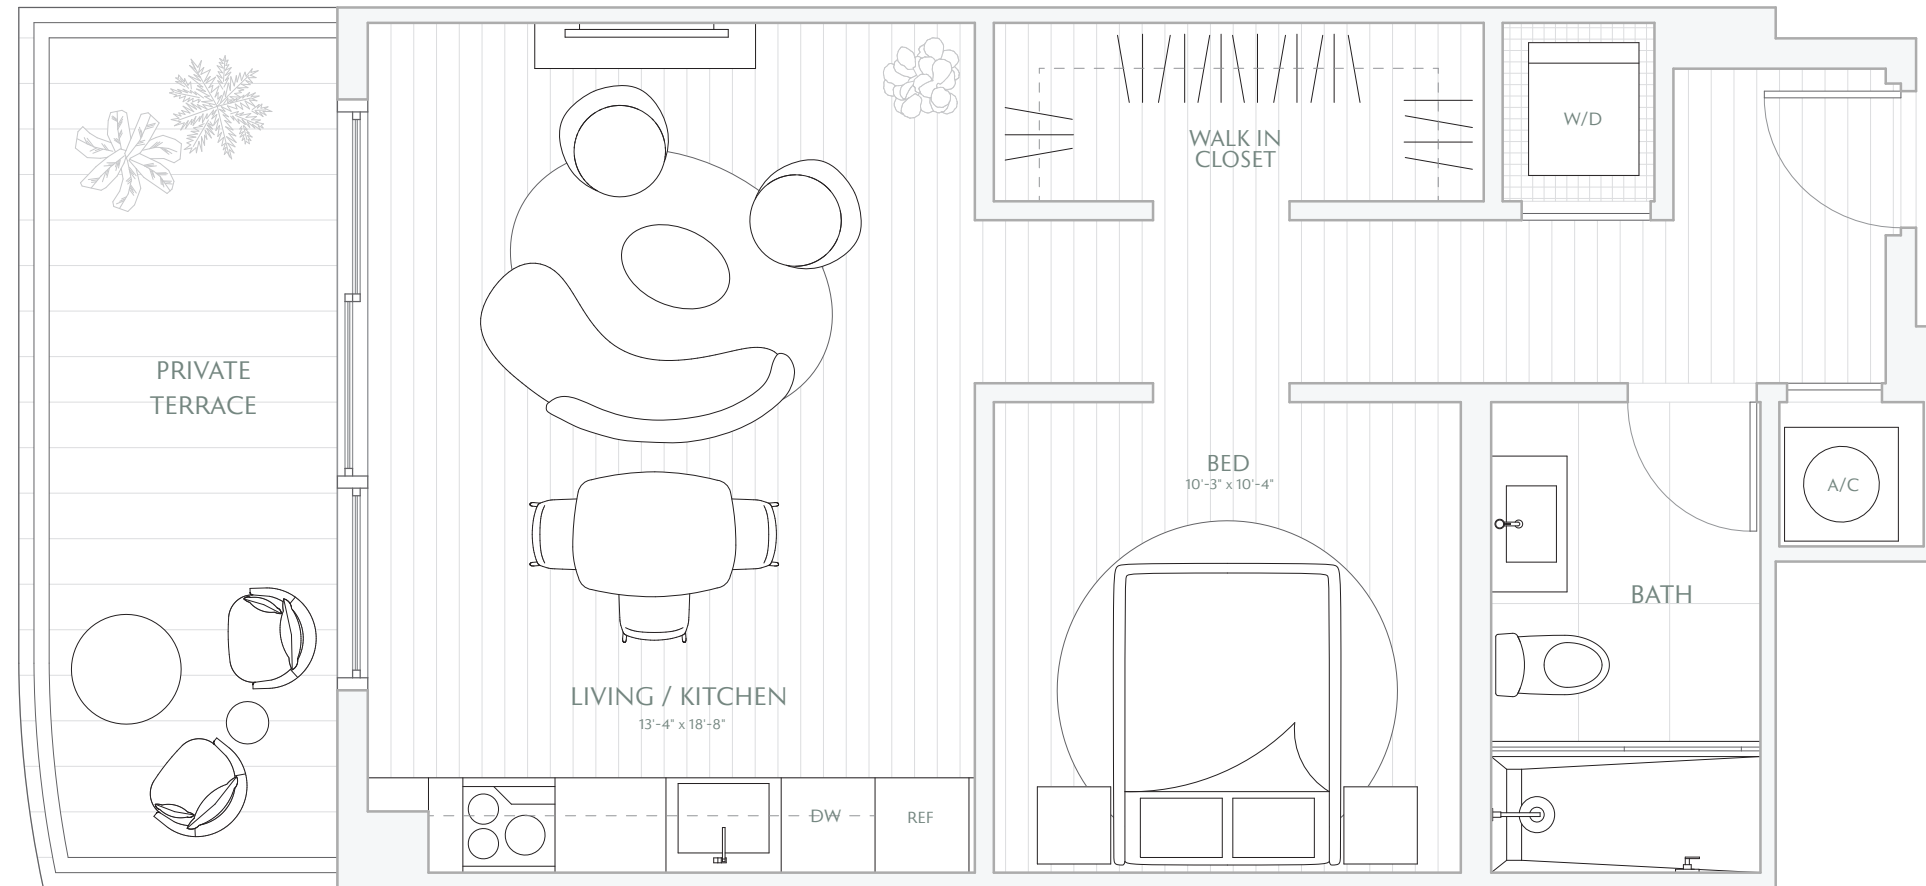

BAY LOFT  
RESIDENCE

## 09

STUDIO  
1 BATH  
PRIVATE TERRACE

INTERIOR 640 SF / 59.4 M<sup>2</sup>  
EXTERIOR 135 SF / 12.5 M<sup>2</sup>  
TOTAL 775 SF / 71.9 M<sup>2</sup>

Sunset  
& City

Downtown Skyline  
& Water

Atlantic  
Ocean